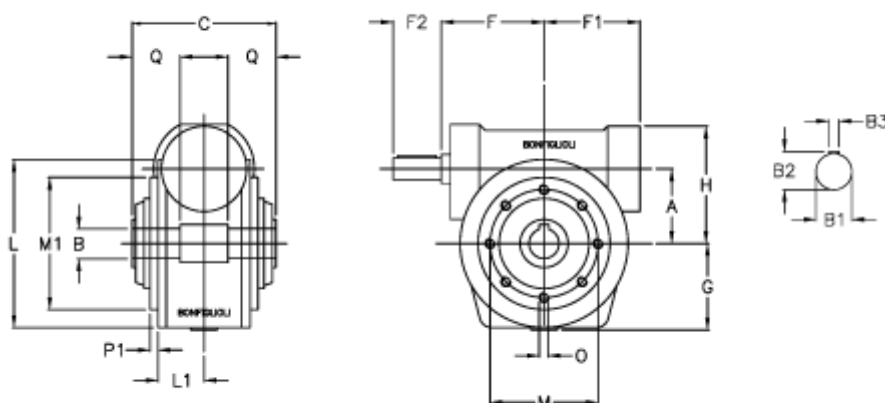

Article number: 3901185060700

Description: Worm gear with solid input shaft
VF 185P-60-HS

Measures

a	= 185.4	F1 = 205	O = 22
B	= 60	F2 = 70	P1 = 4.0
B1	= 40	g = 203	Q = 65.0
B2	= 43.0	H = 267	
B3	= 12	L = 300.0	
C	= 190	L1 = 91.0	
Description	= VF 185P-xx-HS	m = 265	
F	= 214.5	M1 = 230	